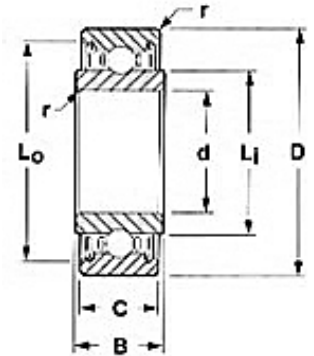

## Stainless Steel Extended Inner Ring Radial Shielded Bearings Unflanged Inch Series

Impact Part Number	BORE d	O.D. D	WIDTH 1 or 2 SHIELDS		FLANGE DIAMETER D <sub>f</sub>	FLANGE WIDTH B <sub>f</sub>	REFERENCE DIAMETER		FILLET RADIUS r	BALL COMPLEMENT		Load Ratings lbs.		SPEED RATING N <sub>max</sub> /n rpm/1000
			B	C			L <sub>i</sub>	L <sub>o</sub>		NO. Z	SIZE D <sub>w</sub>	DYN. C <sub>r</sub>	STATIC C <sub>or</sub>	
SRI-2 1/2EE	.0469	.1562	.1250	.0937	.203	.031	.081	.135	.003	6	1/32	37	11	149
SRI-3EE	.0550	.1875	.1406	.1094	.234	.031	.093	.169	.003	5	3/64	60	18	121
SRI-4EE	.0781	.2500	.1719	.1406	.296	.031	.122	.205	.003	6	3/64	75	24	97
SRI-3332EE	.0937	.1875	.1250	.0937	.234	.031	.122	.168	.003	7	1/32	44	13	109
SRI-5EE	.0937	.3125	.1719	.1406	.359	.031	.173	.283	.003	6	1/16	128	42	68
SRI-418EE	.1250	.2500	.1406	.1094	.296	.031	.161	.230	.003	7	1.0mm	66	22	79
SRI-518EE	.1250	.3125	.1719	.1406	.359	.031	.173	.283	.003	6	1/16	128	42	68
SRI-618EE	.1250	.3750	.1719	.1406	.422	.031	.173	.283	.005	6	1/16	128	46	68
SRI-2EE	.1250	.3750	.1875	.1562	.440	.030	.200	.322	.012	7	1/16	146	51	61
SRI-5532EE	.1562	.3125	.1562	.1250	.359	.036	.221	.288	.003	7	3/64	88	33	61
SRI-5632EE	.1875	.3125	.1562	.1250	.359	.036	.221	.288	.003	7	3/64	88	33	61
SRI-6632EE	.1875	.3750	.1562	.1250	.422	.031	.235	.343	.003	8	1/16	161	62	54
SRI-3EE	.1875	.5000	.2272	.1960	.565	.042	.276	.433	.012	7	3/32	295	110	44
SRI-614EE	.2500	.3750	.1562	.1250	.422	.036	.285	.348	.003	13	1.0mm	95	46	48
SRI-814EE	.2500	.5000	.2188	.1875	.547	.045	.330	.454	.005	10	1/16	187	84	40
SRI-4EE	.2500	.6250	.2260	.1960	.690	.042	.323	.513	.012	8	3/32	331	134	35
SRI-8516EE	.3125	.5000	.1875	.1562	.547	.031	.362	.463	.005	11	1/16	198	95	37

- "Z" Metal shield one side only
- "2RS" Rubber seal two sides

- "ZZ" Metal shield two sides
- Add "CER" prefix for Ceramic

- "RS" rubber seal one side only
- Delete "S" Prefix for Chrome/Steel

- Available in Chrome/Steel