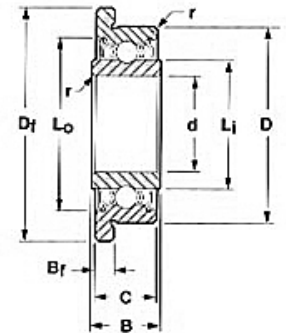

ImpactBearing.com

LARGEST INVENTORY • IN STOCK OVERNIGHT

(800) 962-4180

Stainless Steel Extended Inner Ring Radial Shielded Bearings Flanged Inch Series

Impact Part Number	BORE d	O.D. D	WIDTH 1 or 2 SHIELDS		FLANGE DIAMETER D _f	FLANGE WIDTH B _f	REFERENCE DIAMETER		FILLET RADIUS r	BALL COMPLEMENT		Load Ratings lbs.		SPEED RATING N _{max} /n rpm/1000
			B	C			L _i	L _o		NO. Z	SIZE D _w	DYN. C _r	STATIC C _{0r}	
SRIF-2 1/2EE	.0469	.1562	.1250	.0937	.203	.031	.081	.135	.003	6	1/32	37	11	149
SRIF-3EE	.0550	.1875	.1406	.1094	.234	.031	.093	.169	.003	5	3/64	60	18	121
SRIF-4EE	.0781	.2500	.1719	.1406	.296	.031	.122	.205	.003	6	3/64	75	24	97
SRIF-3332EE	.0937	.1875	.1250	.0937	.234	.031	.122	.168	.003	7	1/32	44	13	109
SRIF-5EE	.0937	.3125	.1719	.1406	.359	.031	.173	.283	.003	6	1/16	128	42	68
SRIF-418EE	.1250	.2500	.1406	.1094	.296	.031	.161	.230	.003	7	1.0mm	66	22	79
SRIF-518EE	.1250	.3125	.1719	.1406	.359	.031	.173	.283	.003	6	1/16	128	42	68
SRIF-618EE	.1250	.3750	.1719	.1406	.422	.031	.173	.283	.005	6	1/16	128	46	68
SRIF-2EE	.1250	.3750	.1875	.1562	.440	.030	.200	.322	.012	7	1/16	146	51	61
SRIF-5532EE	.1562	.3125	.1562	.1250	.359	.036	.221	.288	.003	7	3/64	88	33	61
SRIF-5632EE	.1875	.3125	.1562	.1250	.359	.036	.221	.288	.003	7	3/64	88	33	61
SRIF-6632EE	.1875	.3750	.1562	.1250	.422	.031	.235	.343	.003	8	1/16	161	62	54
SRIF-3EE	.1875	.5000	.2272	.1960	.565	.042	.276	.433	.012	7	3/32	295	110	44
SRIF-614EE	.2500	.3750	.1562	.1250	.422	.036	.285	.348	.003	13	1.0mm	95	46	48
SRIF-814EE	.2500	.5000	.2188	.1875	.547	.045	.330	.454	.005	10	1/16	187	84	40
SRIF-4EE	.2500	.6250	.2260	.1960	.690	.042	.323	.513	.012	8	3/32	331	134	35
SRIF-8516	.3125	.5000	.1875	.1562	.547	.031	.362	.463	.005	11	1/16	198	95	37

- "Z" Metal shield one side only
- "2RS" Rubber seal two sides

- "ZZ" Metal shield two sides
- Add "CER" prefix for Ceramic

- "RS" rubber seal one side only
- Delete "S" Prefix for Chrome/Steel

- Available in Chrome/Steel