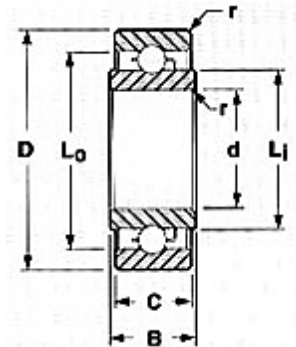

## Stainless Steel Extended Inner Ring Radial Open Bearings Unflanged Inch Series

Impact Part Number	BORE d	O.D. D	WIDTH		FLANGE DIAMETER D <sub>f</sub>	FLANGE WIDTH B <sub>f</sub>	REFERENCE DIAMETER		FILLET RADIUS r	BALL COMPLEMENT		Load Ratings lbs.		SPEED RATING N <sub>max</sub> /n rpm/1000
			B	C			L <sub>i</sub>	L <sub>o</sub>		NO. Z	SIZE D <sub>w</sub>	DYN. C <sub>r</sub>	STATIC C <sub>0r</sub>	
SRI-2EE	.0400	.1250	.0781	.0469	.171	.013	.064	.100	.003	6	.025	24	7	192
SRI-2 1/2EE	.0469	.1562	.0937	.0625	.203	.013	.081	.124	.003	6	1/32	37	11	149
SRI-3EE	.0550	.1875	.1094	.0781	.234	.023	.093	.159	.003	5	3/64	60	18	121
SRI-4EE	.0781	.2500	.1250	.0937	.296	.023	.122	.193	.003	6	3/64	75	24	97
SRI-3332EE	.0937	.1875	.0937	.0625	.234	.018	.118	.163	.003	7	1/32	44	13	109
SRI-5EE	.0937	.3125	.1406	.0625	.359	.023	.173	.270	.003	6	1/16	128	42	68
SRI-418EE	.1250	.2500	.1250	.0937	.296	.023	.166	.221	.003	7	1.0mm	66	22	79
SRI-518EE	.1250	.3125	.1406	.1094	.359	.023	.173	.270	.003	6	1/16	128	42	68
SRI-618EE	.1250	.3750	.1406	.1094	.422	.023	.173	.270	.005	6	1/16	128	46	68
SRI-2EE	.1250	.3750	.1875	.1562	.440	.030	.200	.320	.012	7	1/16	146	51	61
SRI-5532EE	.1562	.3125	.1406	.1094	.359	.023	.221	.279	.003	7	3/64	88	33	61
SRI-5632EE	.1875	.3125	.1406	.1094	.359	.023	.221	.279	.003	7	3/64	88	33	61
SRI-6632EE	.1875	.3750	.1562	.1250	.422	.023	.235	.324	.003	8	1/16	161	62	54
SRI-614EE	.2500	.3750	.1562	.1250	.422	.023	.285	.340	.003	13	1.0mm	95	46	48
SRI-814EE	.2500	.5000	.1562	.1250	.542	.023	.330	.431	.005	10	1/16	187	84	40
SRI-8516EE	.3125	.5000	.1875	.1562	.547	.031	.362	.450	.005	11	1/16	198	95	37

- "Z" Metal shield one side only
- "2RS" Rubber seal two sides

- "ZZ" Metal shield two sides
- Add "CER" prefix for Ceramic

- "RS" rubber seal one side only
- Delete "S" Prefix for Chrome/Steel

- Available in Chrome/Steel